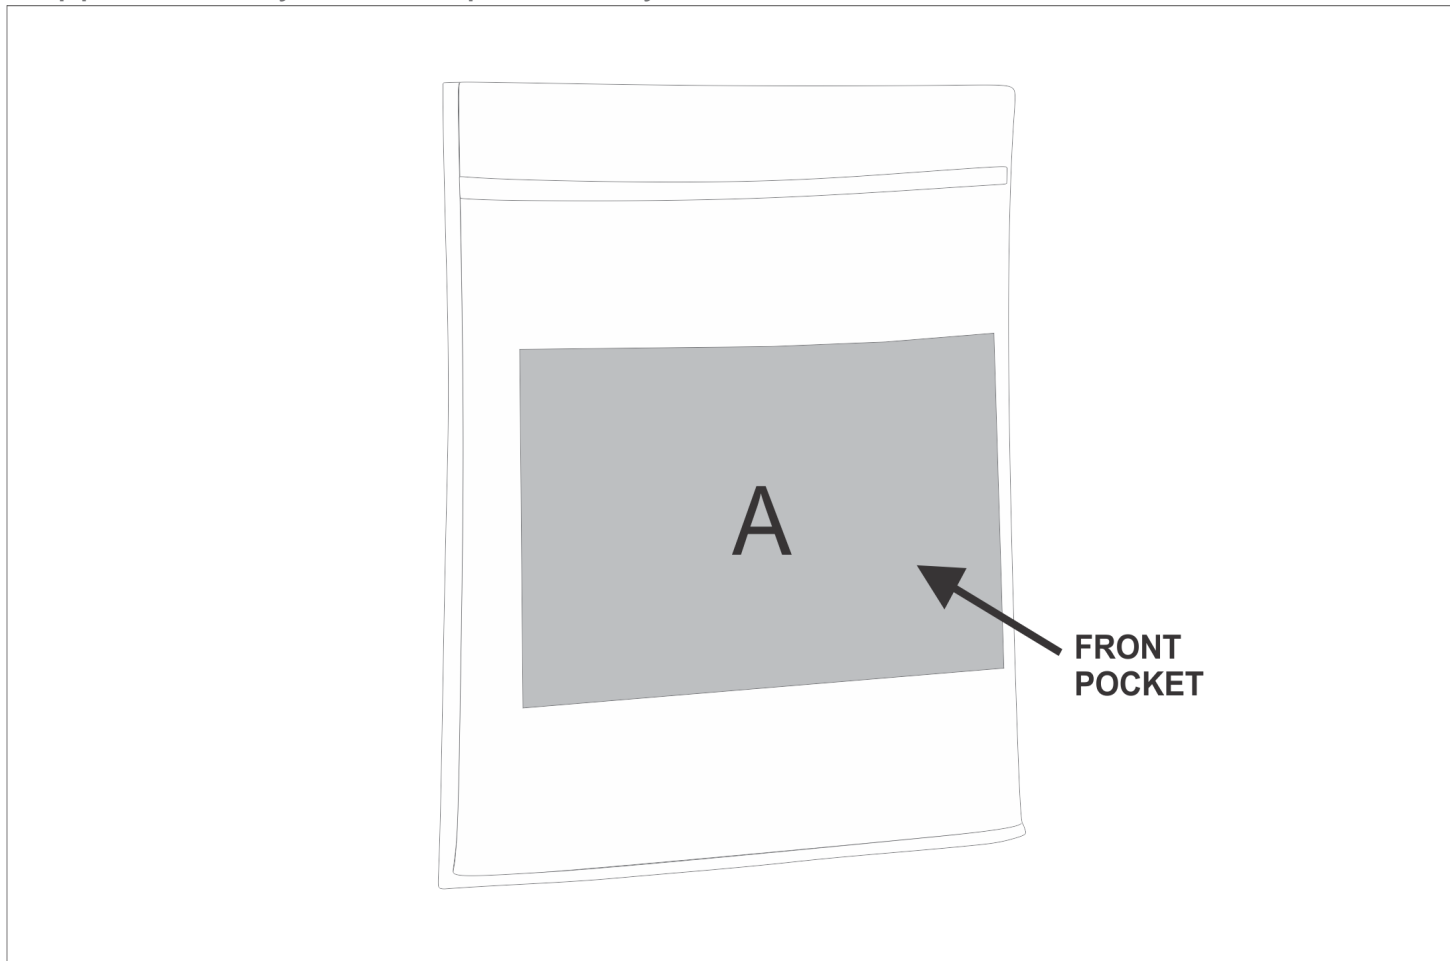

BC-HP-37-G

Hoppla Killarney Multi Purpose Carry Pouch

Need to know:

Includes 1-Position Sublimation (setup fees apply)

- Please Note: We cannot guarantee 100% logo Alignment on all Brandable Panels.

Branding Options:

Position	Branding Method (Branding Code)	No. of Colours	Dimension
A	Custom Sublimation A (CPSUB-A)	Full Colour	270mm wide x 150mm high